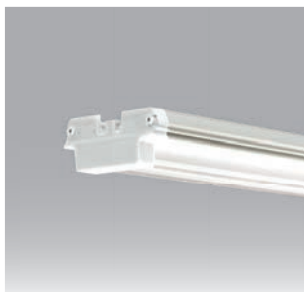

ONeline 1.5 BATWING
Systemleuchte

32W ON/OFF	4637lm/3000K	111.20.1530HE.7.B	190.00
32W ON/OFF	4864lm/4000K	111.20.1540HE.7.B	190.00
44W DALI	6270lm/3000K	111.20.1530HE.9.B	236.00
44W DALI	6596lm/4000K	111.20.1540HE.9.B	236.00

ONeline 1.5 BATWING NOT
Systemleuchte

32W ON/OFF	4637lm/3000K	111.20.1530HE.7.BN	472.00
32W ON/OFF	4864lm/4000K	111.20.1540HE.7.BN	472.00
44W DALI	6270lm/3000K	111.20.1530HE.9.BN	518.00
44W DALI	6596lm/4000K	111.20.1540HE.9.BN	518.00