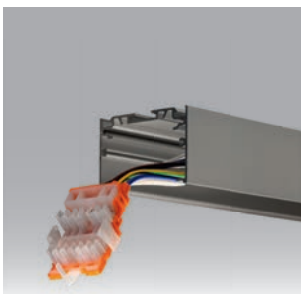

**ONEline
TRAGSCHIENENSYSTEM
VERDRAHTET**
L=4500mm, weiss RAL 9003

5x 1.5mm², ON/OFF	111.00.45.W.A 5X1.5	125.00
7x 1.5mm², DALI	111.00.45.W.A 7X1.5	136.00
9x 1.5mm², NOT	111.00.45.W.A 9X1.5	155.00
11x 1.5mm², DALI NOT	111.00.45.W.A 11X1.5	168.00

125.00
136.00
155.00
168.00

**ONEline
TRAGSCHIENENSYSTEM
VERDRAHTET**
L=4500mm, alu eloxiert

5x 1.5mm², ON/OFF	111.00.45.A.A 5X1.5	141.00
7x 1.5mm², DALI	111.00.45.A.A 7X1.5	155.00
9x 1.5mm², NOT	111.00.45.A.A 9X1.5	178.00
11x 1.5mm², DALI NOT	111.00.45.A.A 11X1.5	194.00

141.00
155.00
178.00
194.00