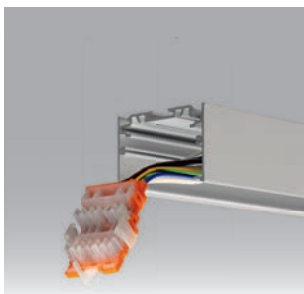

**ONEline
TRAGSCHIENENSYSTEM
VERDRAHTET**
L=4500mm, weiss RAL 9003

5x 1.5mm², ON/OFF	111.00.45.W.A 5X1.5	125.00
7x 1.5mm², DALI	111.00.45.W.A 7X1.5	136.00
9x 1.5mm², NOT	111.00.45.W.A 9X1.5	155.00
11x 1.5mm², DALI NOT	111.00.45.W.A 11X1.5	168.00

125.00
136.00
155.00
168.00

**ONEline
TRAGSCHIENENSYSTEM
VERDRAHTET**
L=4500mm, alu eloxiert

5x 1.5mm², ON/OFF	111.00.45.A.A 5X1.5	141.00
7x 1.5mm², DALI	111.00.45.A.A 7X1.5	155.00
9x 1.5mm², NOT	111.00.45.A.A 9X1.5	178.00
11x 1.5mm², DALI NOT	111.00.45.A.A 11X1.5	194.00

141.00
155.00
178.00
194.00