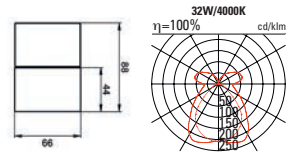

ONEline 1.5 OfficeMini NOT
Systemleuchte

ONEline 1.5 OfficeMini
Systemleuchte

32W ON/OFF	3936lm/3000K	111.40.1530HE.7	290.00
32W ON/OFF	4256lm/4000K	111.40.1540HE.7	290.00
44W DALI	5236lm/3000K	111.40.1530HE.9	338.00
44W DALI	5676lm/4000K	111.40.1540HE.9	338.00