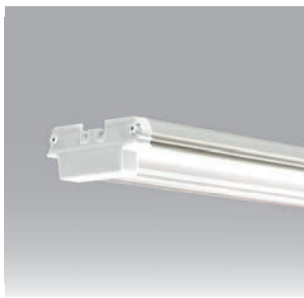

ONEline 1.2 INTENS
Systemleuchte

25W ON/OFF	3696lm/3000K	111.20.1230HE.7.I	163.00
25W ON/OFF	3876lm/4000K	111.20.1240HE.7.I	163.00
35W DALI	4988lm/3000K	111.20.1230HE.9.I	208.00
35W DALI	5225lm/4000K	111.20.1240HE.9.I	208.00