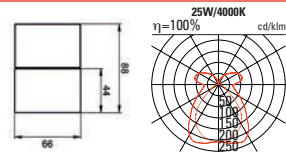

ONEline 1.2 OfficeMini NOT
Systemleuchte

ONEline 1.2 OfficeMini
Systemleuchte

25W ON/OFF	3105lm/3000K	111.40.1230HE.7	Preis
25W ON/OFF	3365lm/4000K	111.40.1240HE.7	255.00
35W DALI	4165lm/3000K	111.40.1230HE.9	255.00
35W DALI	4515lm/4000K	111.40.1240HE.9	303.00