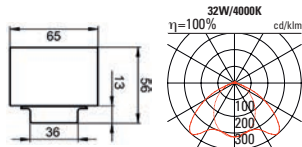

ONeline 1.5 BATWING NOT
Systemleuchte

ONeline 1.5 BATWING
Systemleuchte

32W ON/OFF	4637lm/3000K	111.20.1530HE.7.B	190.00
32W ON/OFF	4864lm/4000K	111.20.1540HE.7.B	190.00
44W DALI	6270lm/3000K	111.20.1530HE.9.B	236.00
44W DALI	6596lm/4000K	111.20.1540HE.9.B	236.00