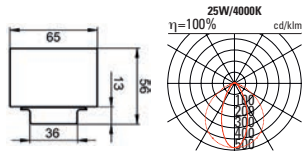

ONEline 1.2 INTENS NOT
Systemleuchte

ONEline 1.2 INTENS
Systemleuchte

25W ON/OFF	3696lm/3000K	111.20.1230HE.7.I	163.00
25W ON/OFF	3876lm/4000K	111.20.1240HE.7.I	163.00
35W DALI	4988lm/3000K	111.20.1230HE.9.I	208.00
35W DALI	5225lm/4000K	111.20.1240HE.9.I	208.00